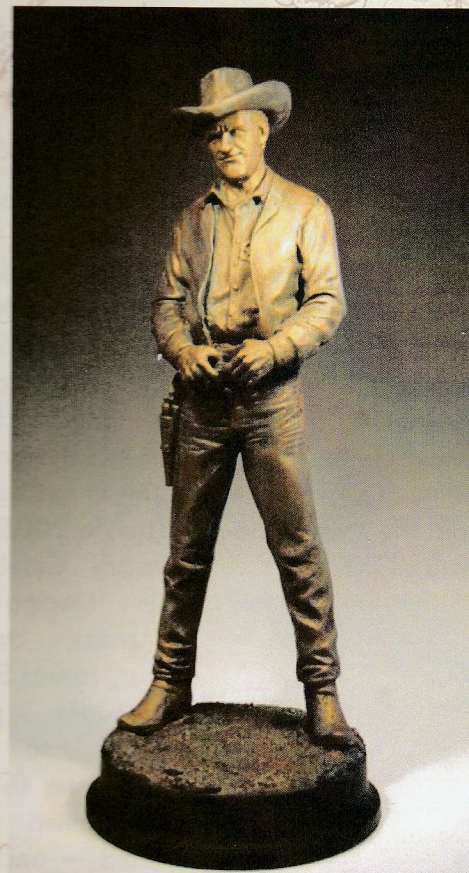

Dodge City
TRAIL OF FAME

info@dodgecitytrailoffame.org
www.DodgeCityTrailofFame.org

Now you can be a part of this worthy project. Both the bust and the statue (maquette) will be available in bronze on a beautiful pedestal of wood and marble as well as a less expensive version of both in a cold cast resin which is virtually indistinguishable from the bronze. They will be cast only to order. Payment must be completed before casting and the Dodge City Trail of Fame is able to offer lay away terms.

Please order as below:

Name _____

Address _____

Email _____

Number of cold cast resin busts at $749.00 _____

Number of cold cast resin maquettes at $899.00 _____

Number of bronze busts at $1099.00 _____

Number of bronze maquettes at $1699.00 _____

Each will come with an official certificate of authenticity.

PayPal is available. Make checks payable to Dodge City Trail of Fame, Inc., a 501(c)(3) charitable non-profit. A portion of your payment is tax deductible as a charitable contribution. For more information, to request a particular special edition number or to inquire on lay away terms, please call the Dodge City Trail of Fame at 620-561-1925. Leave a message if there is no answer.

**Matt Dillon
Sculptures**

Dodge City
TRAIL OF FAME

620-561-1925

PO Box 1243 • Dodge City, Kansas 67801

info@dodgecitytrailoffame.org

www.DodgeCityTrailofFame.org